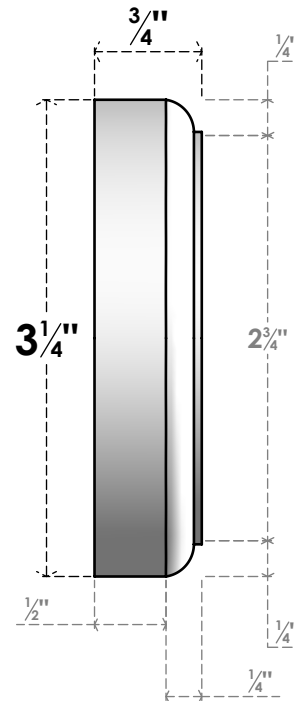

# ROSP050X033X075DAL14

5"W X 3 1/4"H X 3/4"P STANDARD DALTON SPIRAL ROSETTE WITH ROUNDED EDGE, ARCHITECTURAL GRADE PVC

**FRONT**

**SIDE**

EKENA MILLWORK  
2300 WEST MAIN ST.  
CLARKSVILLE, TX 75426  
TOLL FREE: 866-607-0453  
WWW.EKENAMILLWORK.COM

**NOTES**

1. INSTALLATION TO BE COMPLETED IN ACCORDANCE WITH MANUFACTURER'S SPECIFICATIONS.
2. DRAWING MAY NOT BE TO SCALE
3. THIS DRAWING IS INTENDED FOR DESIGN AND PLANNING PURPOSES ONLY.
4. ALL INFORMATION CONTAINED HEREIN WAS CURRENT AT THE TIME OF DEVELOPMENT BUT MUST BE REVIEWED AND APPROVED BY THE PRODUCT MANUFACTURER TO BE CONSIDERED ACCURATE.
5. ARCHITECTURAL GRADE PVC PRODUCTS ARE MADE FROM EXPANDED CELLULAR PVC AND COME NATURALLY WHITE BUT MAY BE PAINTED