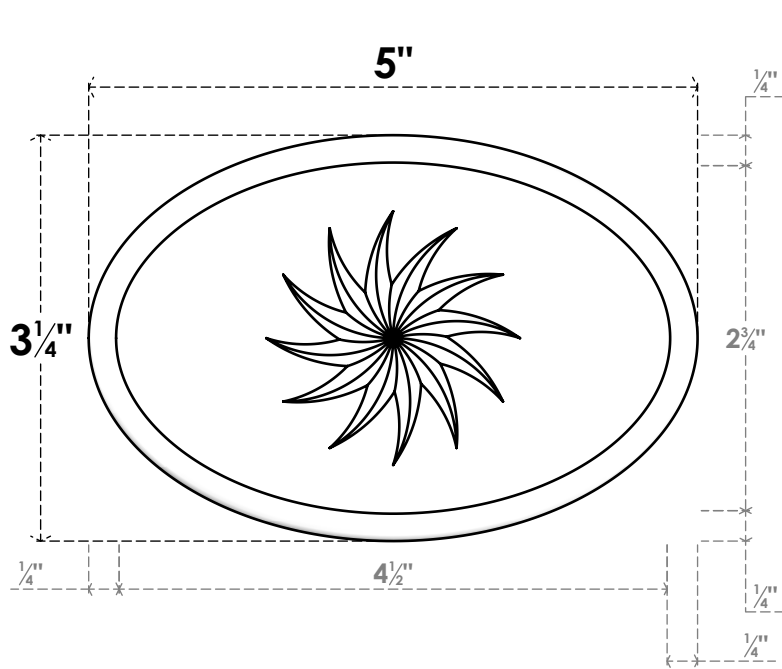

# ROSP050X033X075DAL14

5"W X 3 1/4"H X 3/4"P STANDARD DALTON SPIRAL ROSETTE WITH ROUNDED EDGE, ARCHITECTURAL GRADE PVC

**FRONT**

**SIDE**

EKENA MILLWORK  
2300 WEST MAIN ST.  
CLARKSVILLE, TX 75426  
TOLL FREE: 866-607-0453  
WWW.EKENAMILLWORK.COM

**NOTES**

1. INSTALLATION TO BE COMPLETED IN ACCORDANCE WITH MANUFACTURER'S SPECIFICATIONS.
2. DRAWING MAY NOT BE TO SCALE
3. THIS DRAWING IS INTENDED FOR DESIGN AND PLANNING PURPOSES ONLY.
4. ALL INFORMATION CONTAINED HEREIN WAS CURRENT AT THE TIME OF DEVELOPMENT BUT MUST BE REVIEWED AND APPROVED BY THE PRODUCT MANUFACTURER TO BE CONSIDERED ACCURATE.
5. ARCHITECTURAL GRADE PVC PRODUCTS ARE MADE FROM EXPANDED CELLULAR PVC AND COME NATURALLY WHITE BUT MAY BE PAINTED